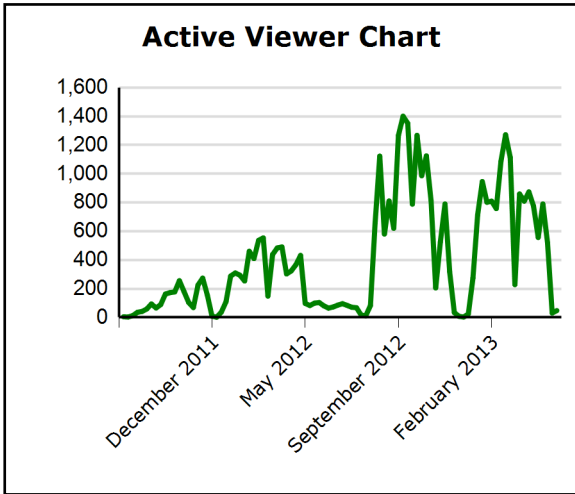

Tegrity Campus Weekly Report for Washington State University
(Pullman, WA)

Viewing Summary for the Week ending 5/18/2013

	Last Week	Previous Week	All Time (8/10/2011 to 5/18/2013)
# of Viewings	<u>197</u>	<u>247</u>	<u>181375</u>
# of Active Viewers	<u>48</u>	<u>31</u>	<u>5638</u>

Recording Summary for the Week ending 5/18/2013

Last Week Previous Week All Time

(8/10/2011 to 5/18/2013)

# of Recordings	<u>66</u>	<u>43</u>	<u>21936</u>
# of Recording Users	<u>33</u>	<u>14</u>	<u>3493</u>