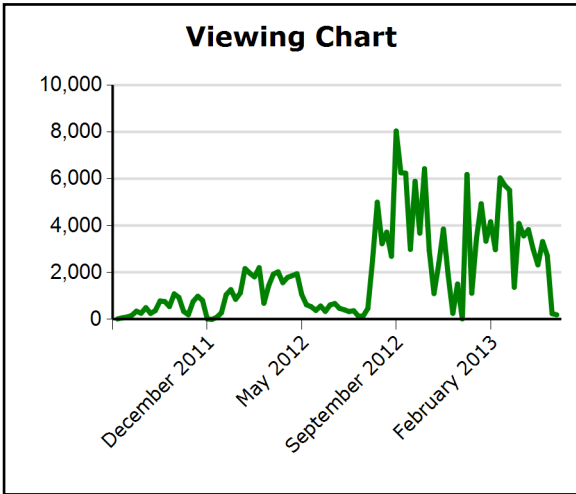

Tegrity Campus Weekly Report for Washington State University
(Pullman, WA)

Viewing Summary for the Week ending 5/18/2013

	Last Week	Previous Week	All Time (8/10/2011 to 5/18/2013)
# of Viewings	<u>197</u>	<u>247</u>	<u>181375</u>
# of Active Viewers	<u>48</u>	<u>31</u>	<u>5638</u>

Recording Summary for the Week ending 5/18/2013

Last Week Previous Week All Time

(8/10/2011 to 5/18/2013)