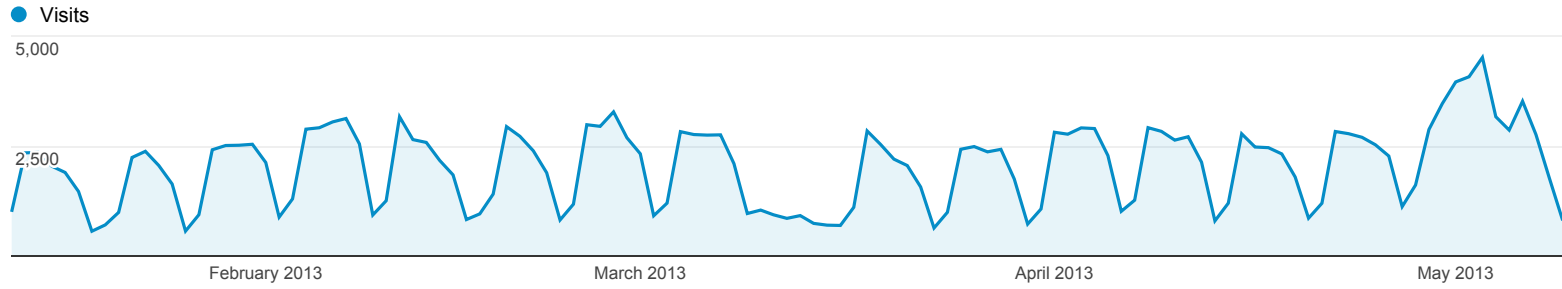

https://lms.wsu.edu - https://lms.wsu.edu
lms.wsu.edu [DEFAULT]

Jan 13, 2013 - May 9, 2013

Devices

● % of visits: 6.19%

Explorer

Site Usage

<input type="checkbox"/>	Service Provider	Visits	Pages / Visit	Avg. Visit Duration	% New Visits	Bounce Rate
		239,650 % of Total: 6.19% (3,872,372)	8.25 Site Avg: 10.10 (-18.30%)	00:04:42 Site Avg: 00:07:56 (-40.82%)	11.99% Site Avg: 12.21% (-1.74%)	6.01% Site Avg: 3.00% (100.46%)
1.	washington state university	81,452	8.66	00:04:52	11.41%	5.35%
2.	road runner holdco llc	28,359	8.22	00:05:01	11.11%	6.80%
3.	cellco partnership dba verizon wireless	24,602	7.51	00:04:08	14.05%	5.29%
4.	service provider corporation	23,987	7.51	00:04:15	12.92%	5.54%
5.	(not set)	12,167	7.18	00:04:02	9.57%	8.84%
6.	t-mobile usa inc.	8,946	7.29	00:04:00	9.09%	6.19%
7.	comcast cable communications inc.	8,830	9.36	00:05:14	14.20%	6.18%
8.	sprint nextel corporation	8,676	6.93	00:04:34	12.17%	6.71%
9.	charter communications	5,645	8.87	00:04:38	12.81%	6.91%
10.	qwest communications company llc	5,215	9.04	00:05:10	12.21%	6.79%