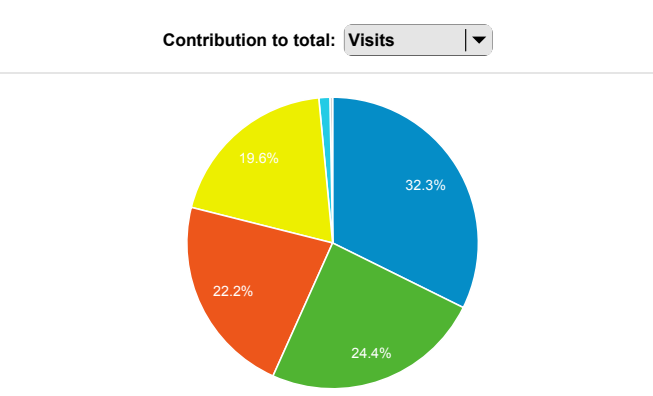

Visits 3,872,372 % of Total: 100.00% (3,872,372)	Pages / Visit 10.10 Site Avg: 10.10 (0.00%)	Avg. Visit Duration 00:07:56 Site Avg: 00:07:56 (0.00%)	% New Visits 12.21% Site Avg: 12.21% (0.00%)	Bounce Rate 3.00% Site Avg: 3.00% (0.00%)

Browser	Visits	Visits
1. Chrome	1,251,077	32.31%
2. Firefox	944,883	24.40%
3. Safari	860,501	22.22%
4. Internet Explorer	757,081	19.55%
5. Android Browser	47,181	1.22%
6. Opera	3,793	0.10%
7. Safari (in-app)	2,688	0.07%
8. IE with Chrome Frame	2,021	0.05%
9. RockMelt	1,147	0.03%
10. Amazon Silk	775	0.02%
11. Maxthon	313	0.01%
12. Mozilla Compatible Agent	226	0.01%
13. BlackBerry	195	0.01%
14. Mozilla	143	0.00%
15. SeaMonkey	104	0.00%
16. Opera Mini	82	0.00%
17. IUC	79	0.00%
18. SogouMobileBrowser	33	0.00%
19. SAMSUNG-GT-I9308_TD	9	0.00%
20. Shelby	7	0.00%
21. NetFront	6	0.00%
22. Lunascape	3	0.00%
23. Playstation 3	3	0.00%