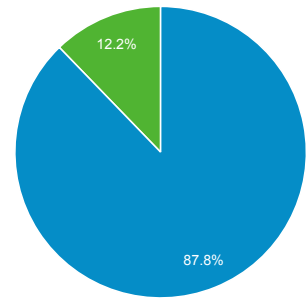

Pageviews

Pages / Visit

Avg. Visit Duration

Bounce Rate

% New Visits

■ Returning Visitor ■ New Visitor

Language	Visits	% Visits
1. en-us	3,775,548	97.50%
2. zh-cn	40,561	1.05%
3. en	22,969	0.59%
4. en-gb	6,884	0.18%
5. zh-tw	6,644	0.17%
6. ko	6,295	0.16%
7. ja	2,633	0.07%
8. ko-kr	2,165	0.06%
9. ja-jp	1,263	0.03%
10. ar	998	0.03%